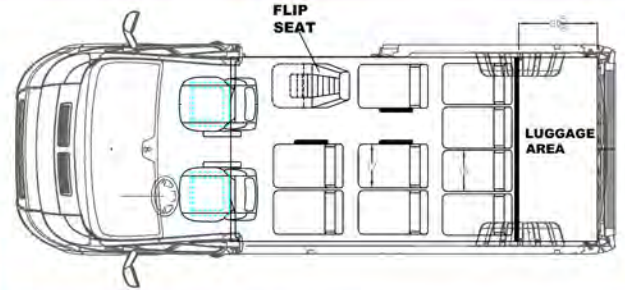

MIDWAY

Specialty Vehicles, LLC

2940 DEXTER DRIVE
ELKHART, INDIANA 46514

ORDER YOUR VANS FROM OUR POOL OR
DROP SHIP THEM TO US USING CODE
T6971

1 WHEELCHAIR

2) DOUBLE FOLDAWAY

2 WHEELCHAIR

8 PASSENGER PRESIDENTIAL CHAIR

12 PASSENGER

13 PASSENGER PERIMETER SEATING

CONTACT: 800-505-2530

RUSS GILPIN X119
RGILPIN@MYMIDWAY.COM

DAN GLEASON X118
DGLEASON@MYMIDWAY.COM

DEALER

14 PASSENGER

CREW CAB