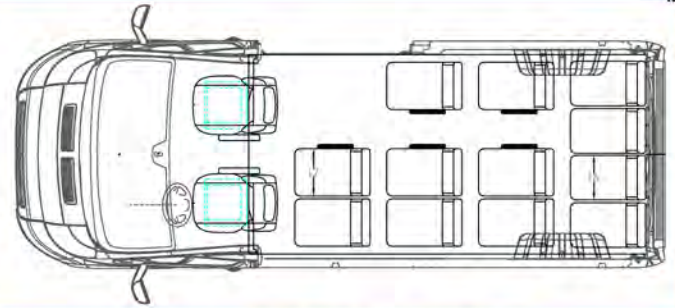

12 PASSENGER

13 PASSENGER PERIMETER SEATING

CONTACT: 800-505-2530

RUSS GILPIN X119
RGILPIN@MYMIDWAY.COM

DAN GLEASON X118
DGLEASON@MYMIDWAY.COM

DEALER

14 PASSENGER

CREW CAB