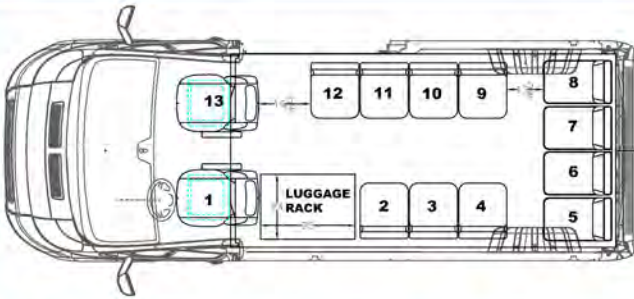

13 PASSENGER PERIMETER SEATING

CONTACT: 800-505-2530

RUSS GILPIN X119
RGILPIN@MYMIDWAY.COM

DAN GLEASON X118
DGLEASON@MYMIDWAY.COM

DEALER