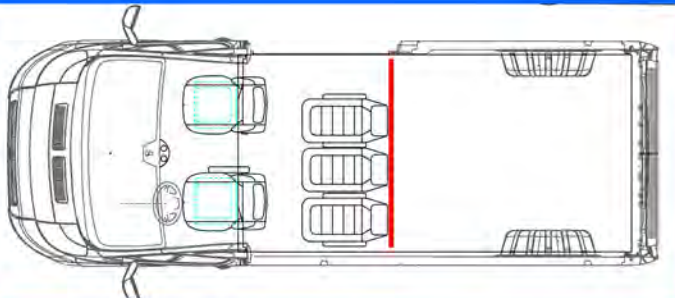

12 PASSENGER

13 PASSENGER PERIMETER SEATING

CONTACT: 800-505-2530

RUSS GILPIN X119
RGILPIN@MYMIDWAY.COM

DAN GLEASON X118
DGLEASON@MYMIDWAY.COM

DEALER

14 PASSENGER

CREW CAB